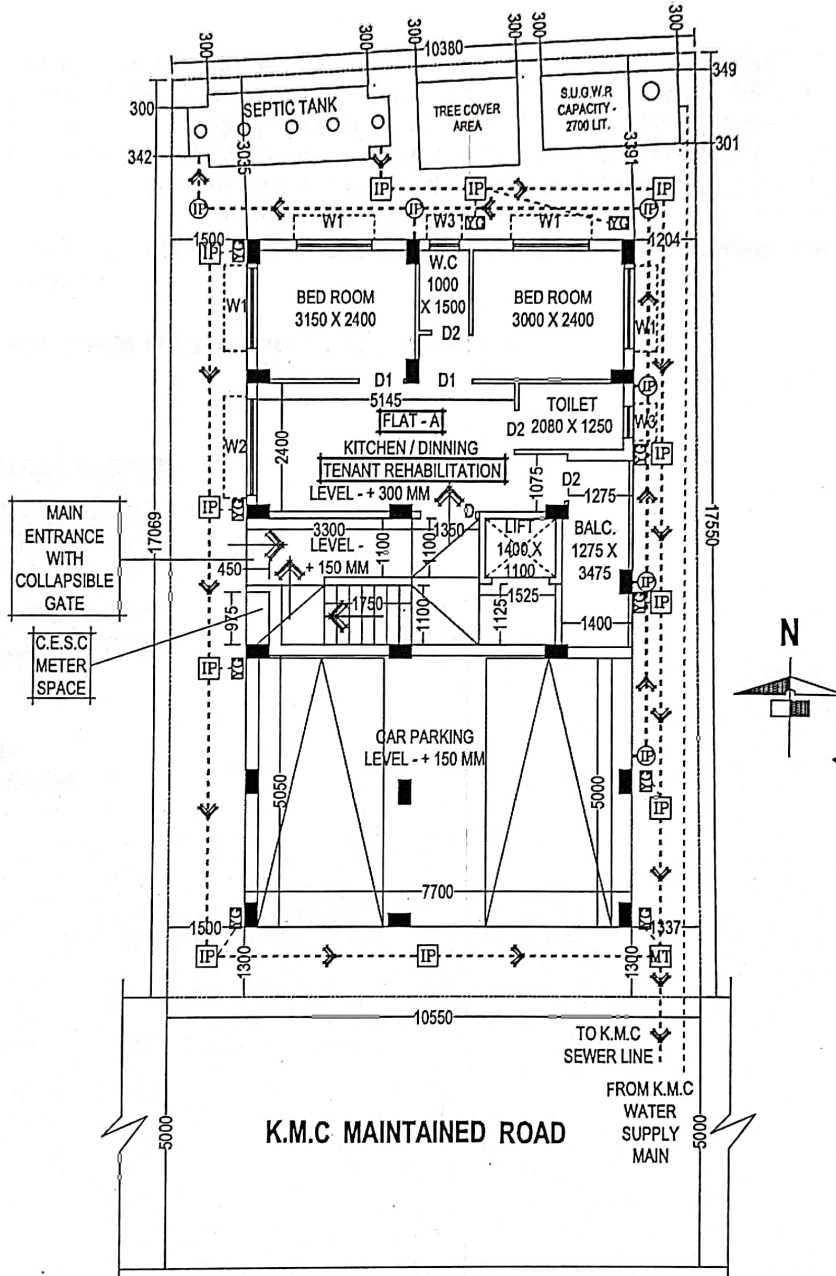

Ref. No.

Date:

LOCATION MAP

LATITUDE: 22.47610° N
LONGITUDE: 88.36652° E

JOYSHANKAR SARKAR

Joyshankar Sarkar
Proprietor